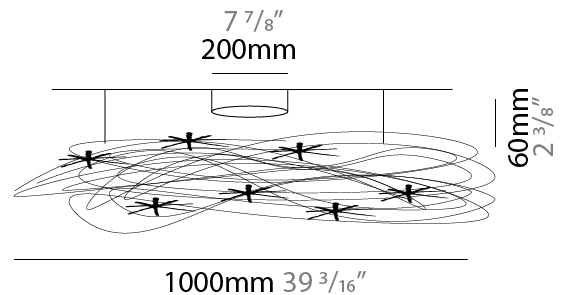

PROJECT	
TYPE	
SPECIFIER	
QUANTITY	
DATE	

CONFUSIONE SURFACE

D132002

base number

1. To build a product code in our configurator select the specify button on the base model # product page
2. To build a manual product code on this datasheet choose from the options listed below in blue font and add the suffix to the base model #

GENERAL

Series: Confusione
Partner: Knikerboker
Division: Design
Installation: Surface
Product Type: Ceiling Surface
Mounting Location: Ceiling
Light Distribution: Direct / Indirect

PHYSICAL

Shape: Round
Diameter (mm): 1000
Diameter (in): 39 3/8
Fixture Finish: ANA
Fixture Material: Aluminum

ELECTRICAL

Number of Lamps: 15
Lamp Type: LED
Input Wattage (W): 18
Bulb Included: Bulb Included
Total Output Wattage (W): 15
Max. Wattage Per Lamp (W): 1
Lamp Base: G4
Dimming: 0-10V Dimming / Phase Dimming (120Vac Only)
Driver Included: Yes
Driver Location: Integrated
Driver Type: Constant Voltage - Universal
Driver Class: Class 2
Input Voltage (V): 120 - 277
Output Voltage (V): 12
Upon Request: (Not included - see components) Remote: 0-10Vdc dimming / Phase dimming @120Vac only / (Included) Integral: Non-dimming 277Vac

LED

Number of LEDs: 15
Color Temperature (°K): 3000
Max. Delivered Lumen (lm): 1200
CRI: >80 CRI

OPTICAL

RATINGS AND CERTIFICATIONS

Certified By: CSA Certified to UL and CSA Standards
IP rating: IP20