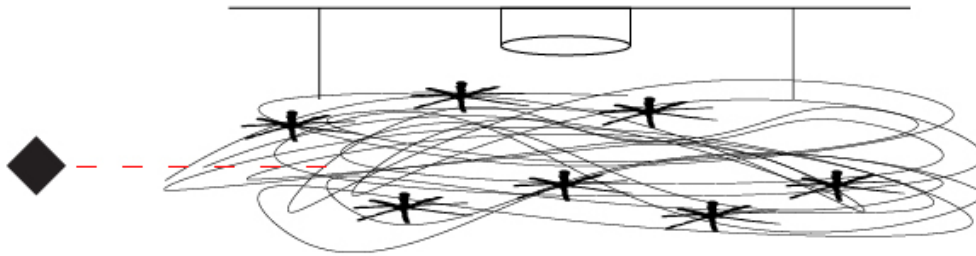

D132002

PROJECT

TYPE

SPECIFIER

QUANTITY

DATE

D