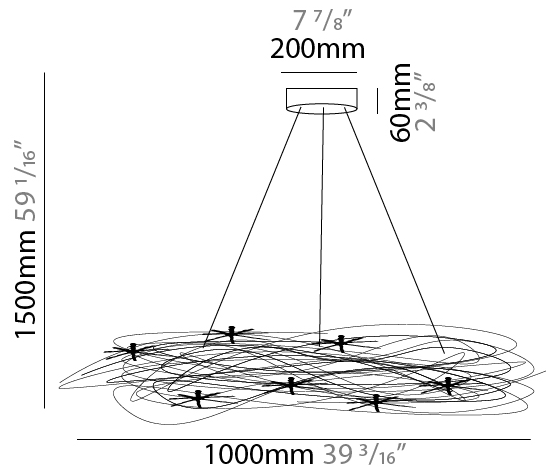

CONFUSIONE SUSPENSION

D131272

base number

1. To build a product code in our configurator select the specify button on the base model # product page
2. To build a manual product code on this datasheet choose from the options listed below in blue font and add the suffix to the base model #

GENERAL

Series: Confusione
Partner: Knikerboker
Division: Design
Installation: Suspension
Product Type: Pendant
Mounting Location: Ceiling
Light Distribution: Direct / Indirect

PHYSICAL

Shape: Round
Diameter (mm): 1000
Diameter (in): 39 3/8
Extension (mm): 2000
Extension (in): 78 3/4
Fixture Finish: ANA
Fixture Material: Anodized Aluminum
Cable Details: Silicon Cable 2000mm / 78 3/4

ELECTRICAL

Number of Lamps: 25
Lamp Type: LED
Input Wattage (W): 30
Bulb Included: Bulb Included
Total Output Wattage (W): 25
Max. Wattage Per Lamp (W): 1
Lamp Base: G4
Dimming: 0-10V Dimming / Phase Dimming (120Vac Only)
Driver Included: Yes
Driver Location: Integrated
Driver Type: Constant Voltage - Universal
Driver Class: Class 2
Input Voltage (V): 120 - 277
Output Voltage (V): 12
Lamp Voltage (V): 12
Upon Request: (Not included - see components) Remote: 0-10Vdc dimming / Phase dimming @120Vac only / (Included) Integral Non-dimming 277Vac

LED

Color Temperature (°K): 3000
Max. Delivered Lumen (lm): 2000
CRI: >80 CRI

OPTICAL

RATINGS AND CERTIFICATIONS

Certified By: CSA Certified to UL and CSA Standards
IP rating: IP20